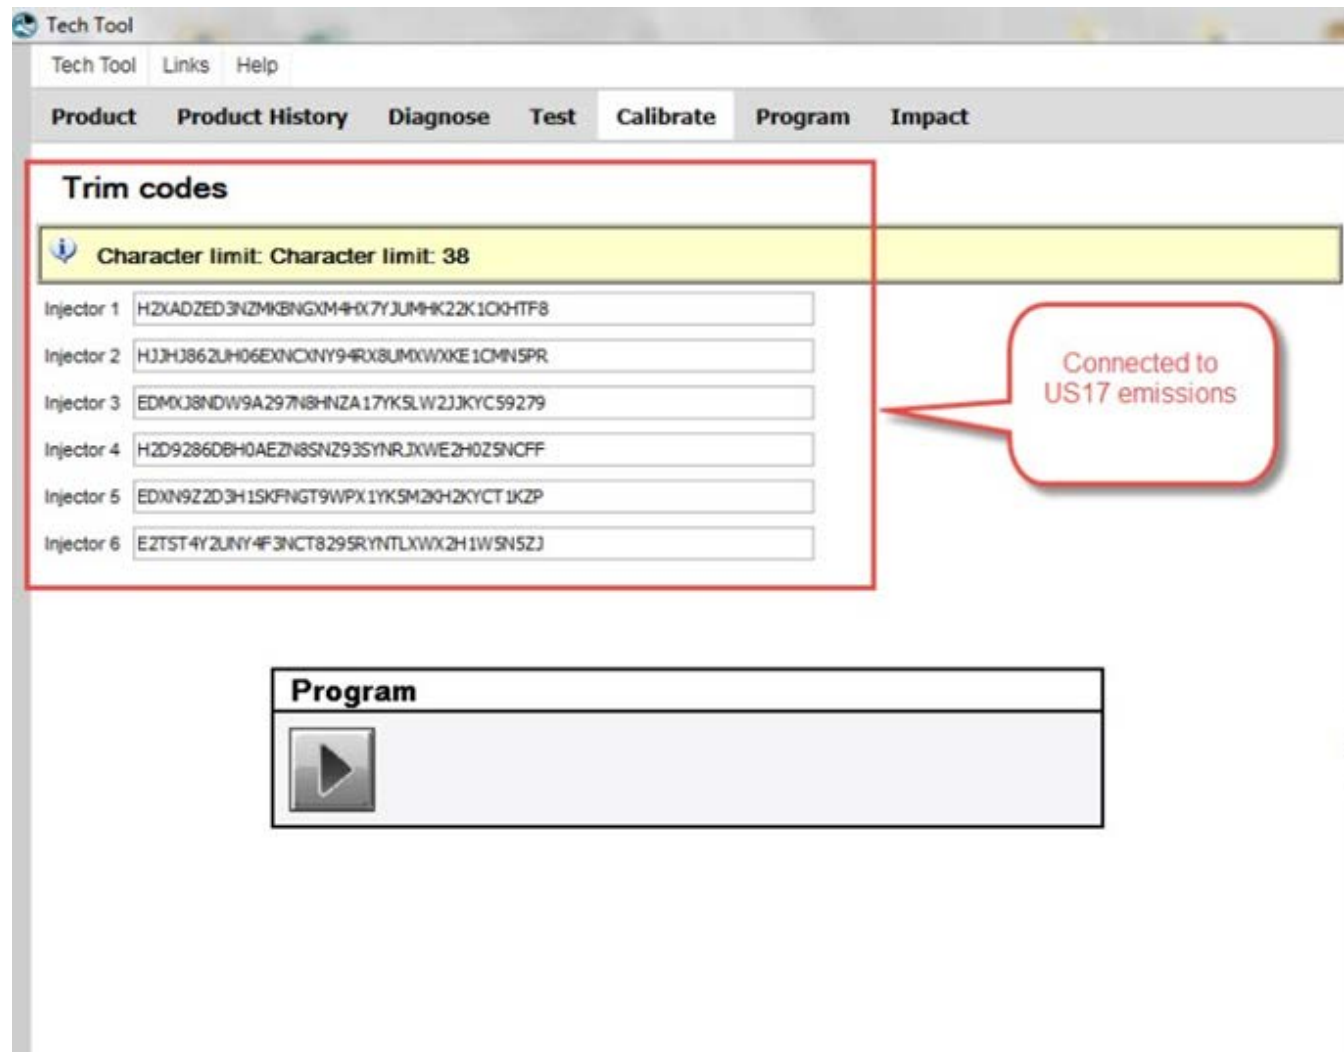

Injector 3 123456789

Injector 4 123456789

Injector 5 123456789

Injector 6 123456789

Equivalent to US16 emissions and prior.

Program

▶

- **Applying Injector Trim Codes using Scan Tool**
 - Place the cursor in the correct trim code field
 - Clear the previous code
 - Scan the injector barcode
 - Check that the correct injector trim code has been updated.
 - Update the current trim code for all relevant injectors
 - Click Start ▶ to program all the injector trim codes to the Engine Control Module.

NOTE: US16 and previous engines use the E3 Unit Injectors, they are 9 character. When scanned using the scan tool a 39 character string length trim codes will display in the injector field.

Premium Tech Tool – Injector Trim Codes

- **Applying Injector Trim Codes using Scan Tool**

- Place the cursor in the correct trim code field
- Clear the previous code
- Scan the injector barcode
- Check that the correct injector trim code has been updated.
- Update the current trim code for all relevant injectors
- Click Start ▶ to program all the injector trim codes to the Engine Control Module.